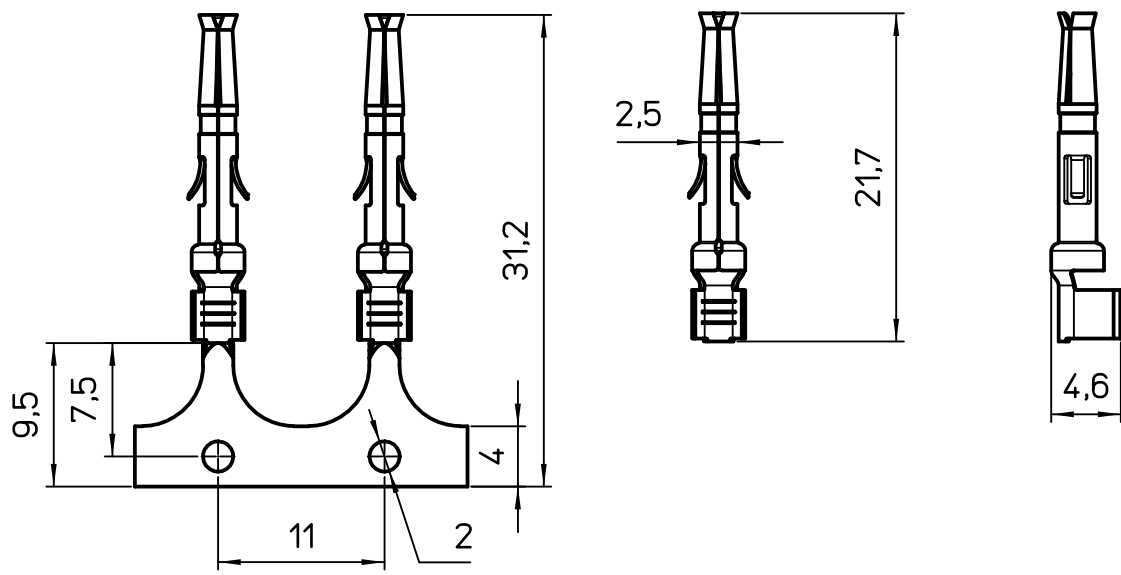

1

2

Reel diameter: 600mm

Diritti riservati All rights reserved

A

A

B

B

C

C

	Dimensions in mm
Original Size A4	
Date 06/12/23	
Sign. G.Renna	

Simplified representation with dimensions without tolerance

SDFA 2.5R	Scale 2:1
female stamped open crimp barrel contact, 1,5 - 2,5 sq.mm (16-14 AWG),	
packaged on cardboard reel	