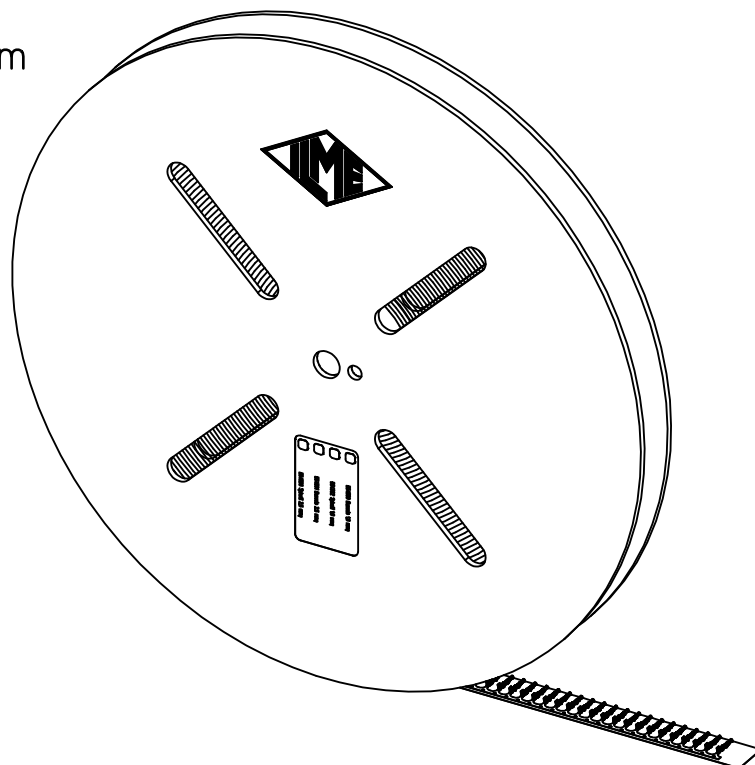

1

2

Reel diameter: 600mm

Diritti riservati All rights reserved

A

A

B

B

C

C

	Dimensions in mm
Original Size A4	
Date 06/12/23	
Sign. G.Renna	

Simplified representation with dimensions without tolerance

SDFA 2.5R	Scale 2:1
female stamped open crimp barrel contact, 1,5 - 2,5 sq.mm (16-14 AWG),	
packaged on cardboard reel	